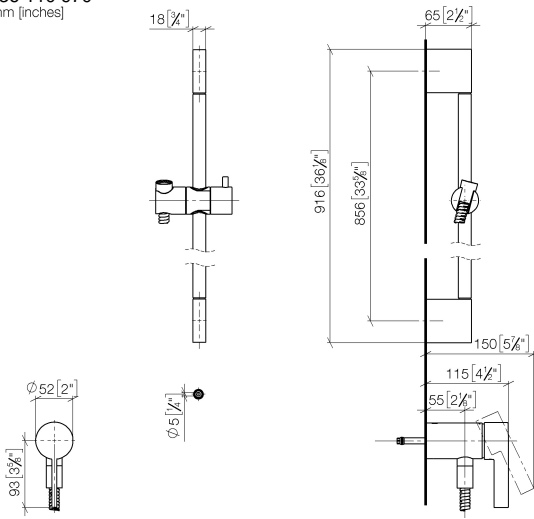

**Concealed single-lever mixer with integrated shower connection with shower set without hand shower - Brushed Dark Platinum**

IMO

36 110 970

- metal shower hose 1750mm with integrated anti-twist protection
- slide bar
- Pipe diameter 18 mm

IMO

36 110 970  
mm [inches]

Certificates

Belgaqua\_21-025- WRAS\_2011027. LGA\_29928.  
27\_1.

36 110 970

### Spare parts list

No.	Item Number	Name	Quantity used	Delivery time
1	05 17 20 726 02 90	fixing set	1	2
2	09 31 11 049 90	pin	2	2
3	04 31 11 113 00 90	pin	2	2
4	08 17 97 054-99	holder	2	30
5	90 28 22 597 00-99	holder	1	30
6	28 322 970-99	Metal shower hose 1/2" x 3/8" x 1750 mm - Brushed Dark Platinum	1	2
7	12 580 970-99	Slide unit - Brushed Dark Platinum	1	30
9	36 050 970-99	Concealed single-lever mixer with integrated shower connection - Brushed Dark Platinum	1	30